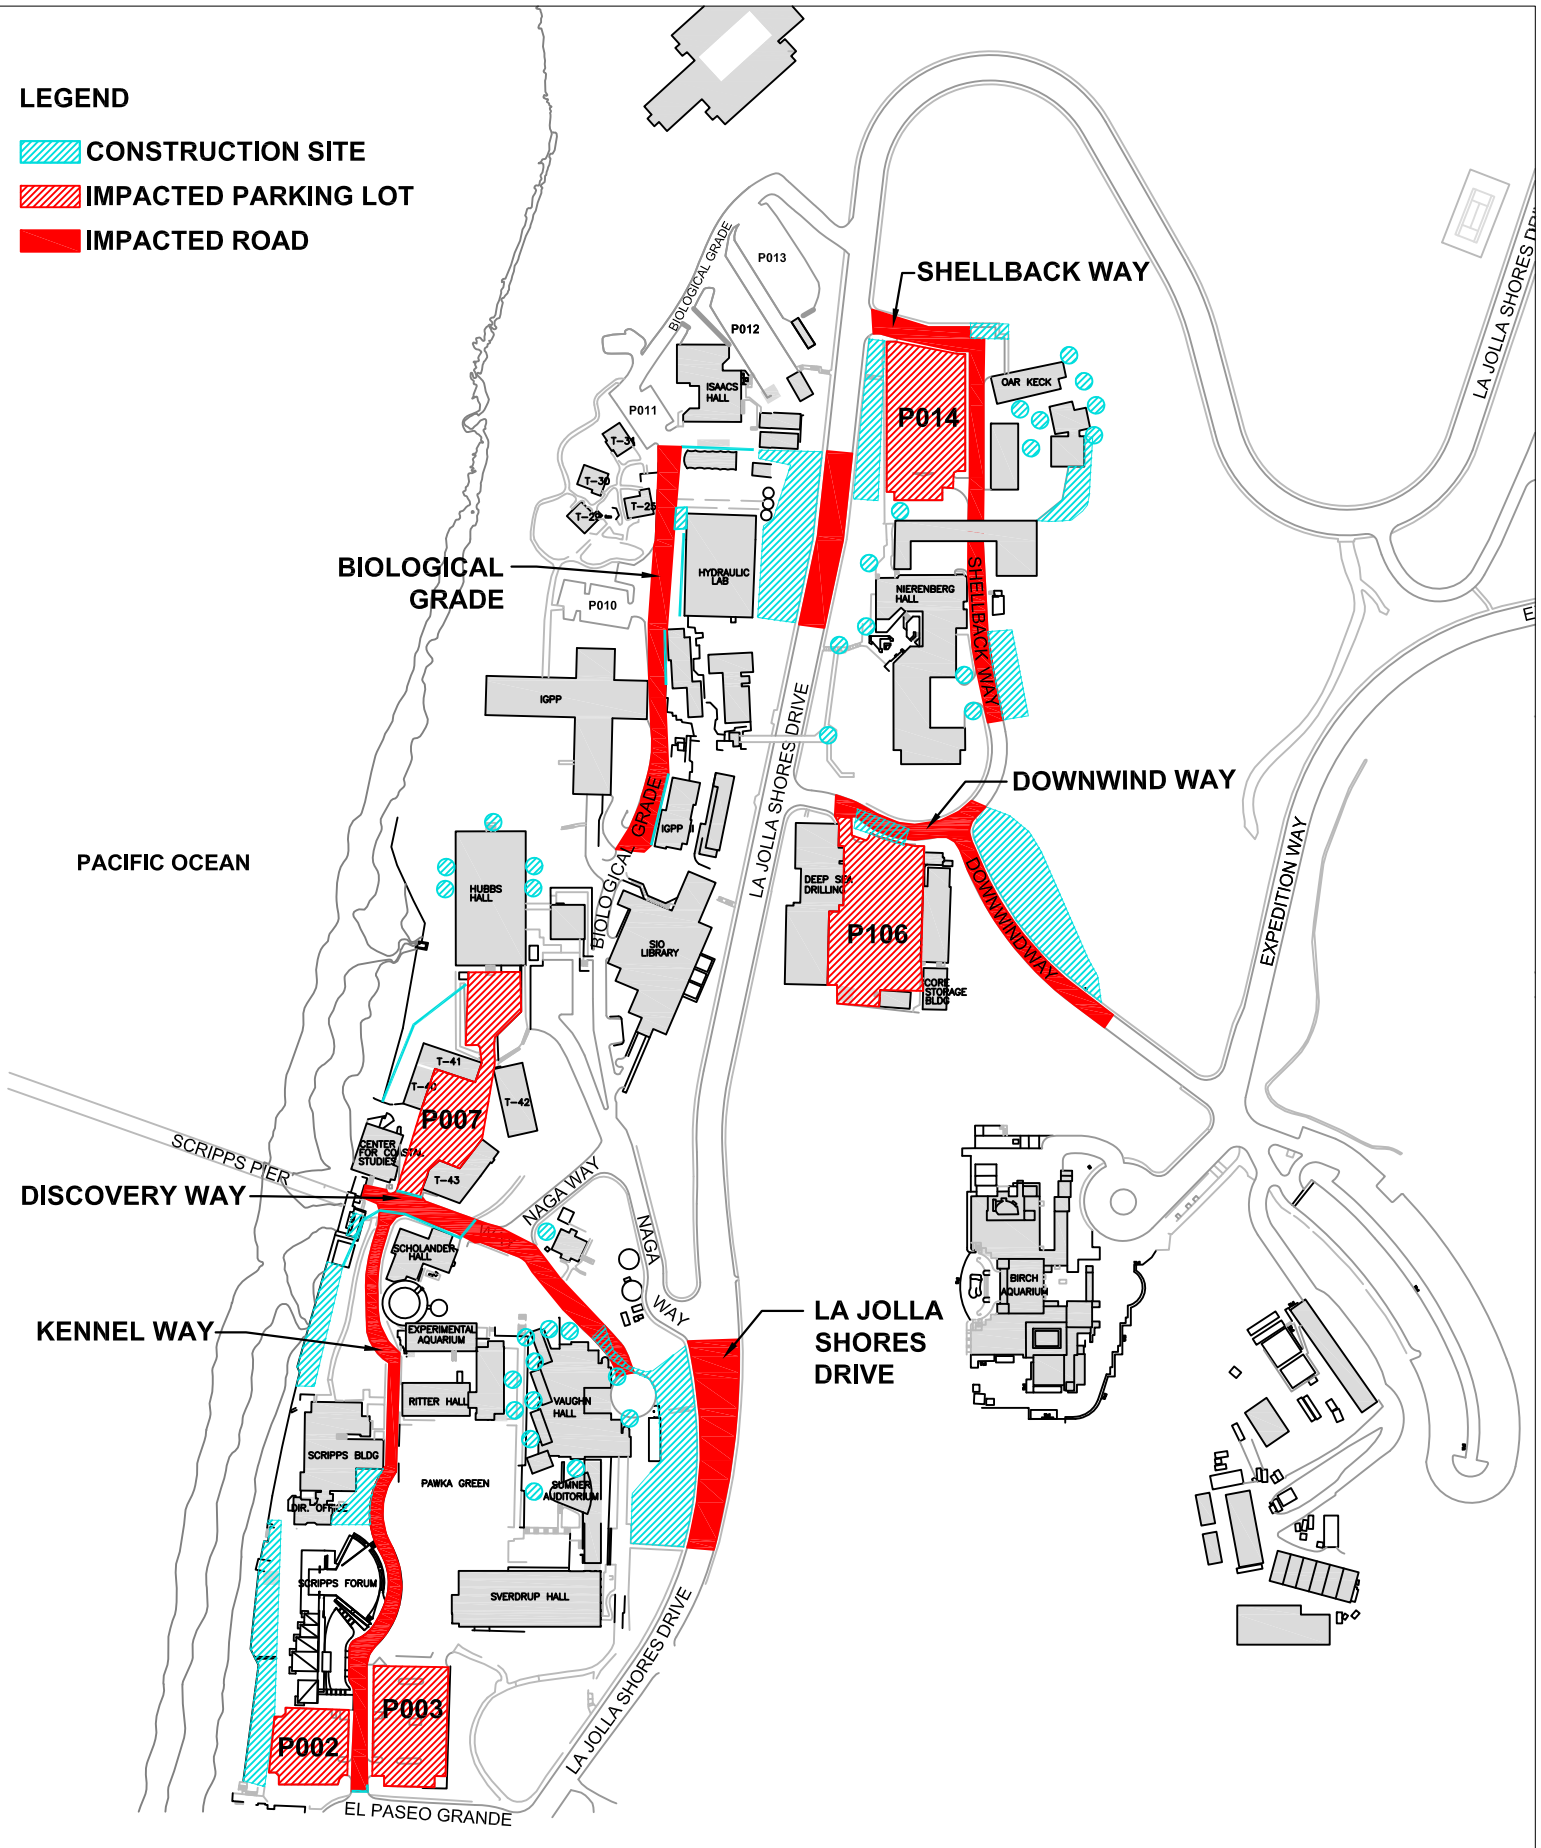

LEGEND

-  CONSTRUCTION SITE
-  IMPACTED PARKING LOT
-  IMPACTED ROAD

Construction Alert - SIO Watershed Pollution Control Program

CAMPUS WIDE NOTICE